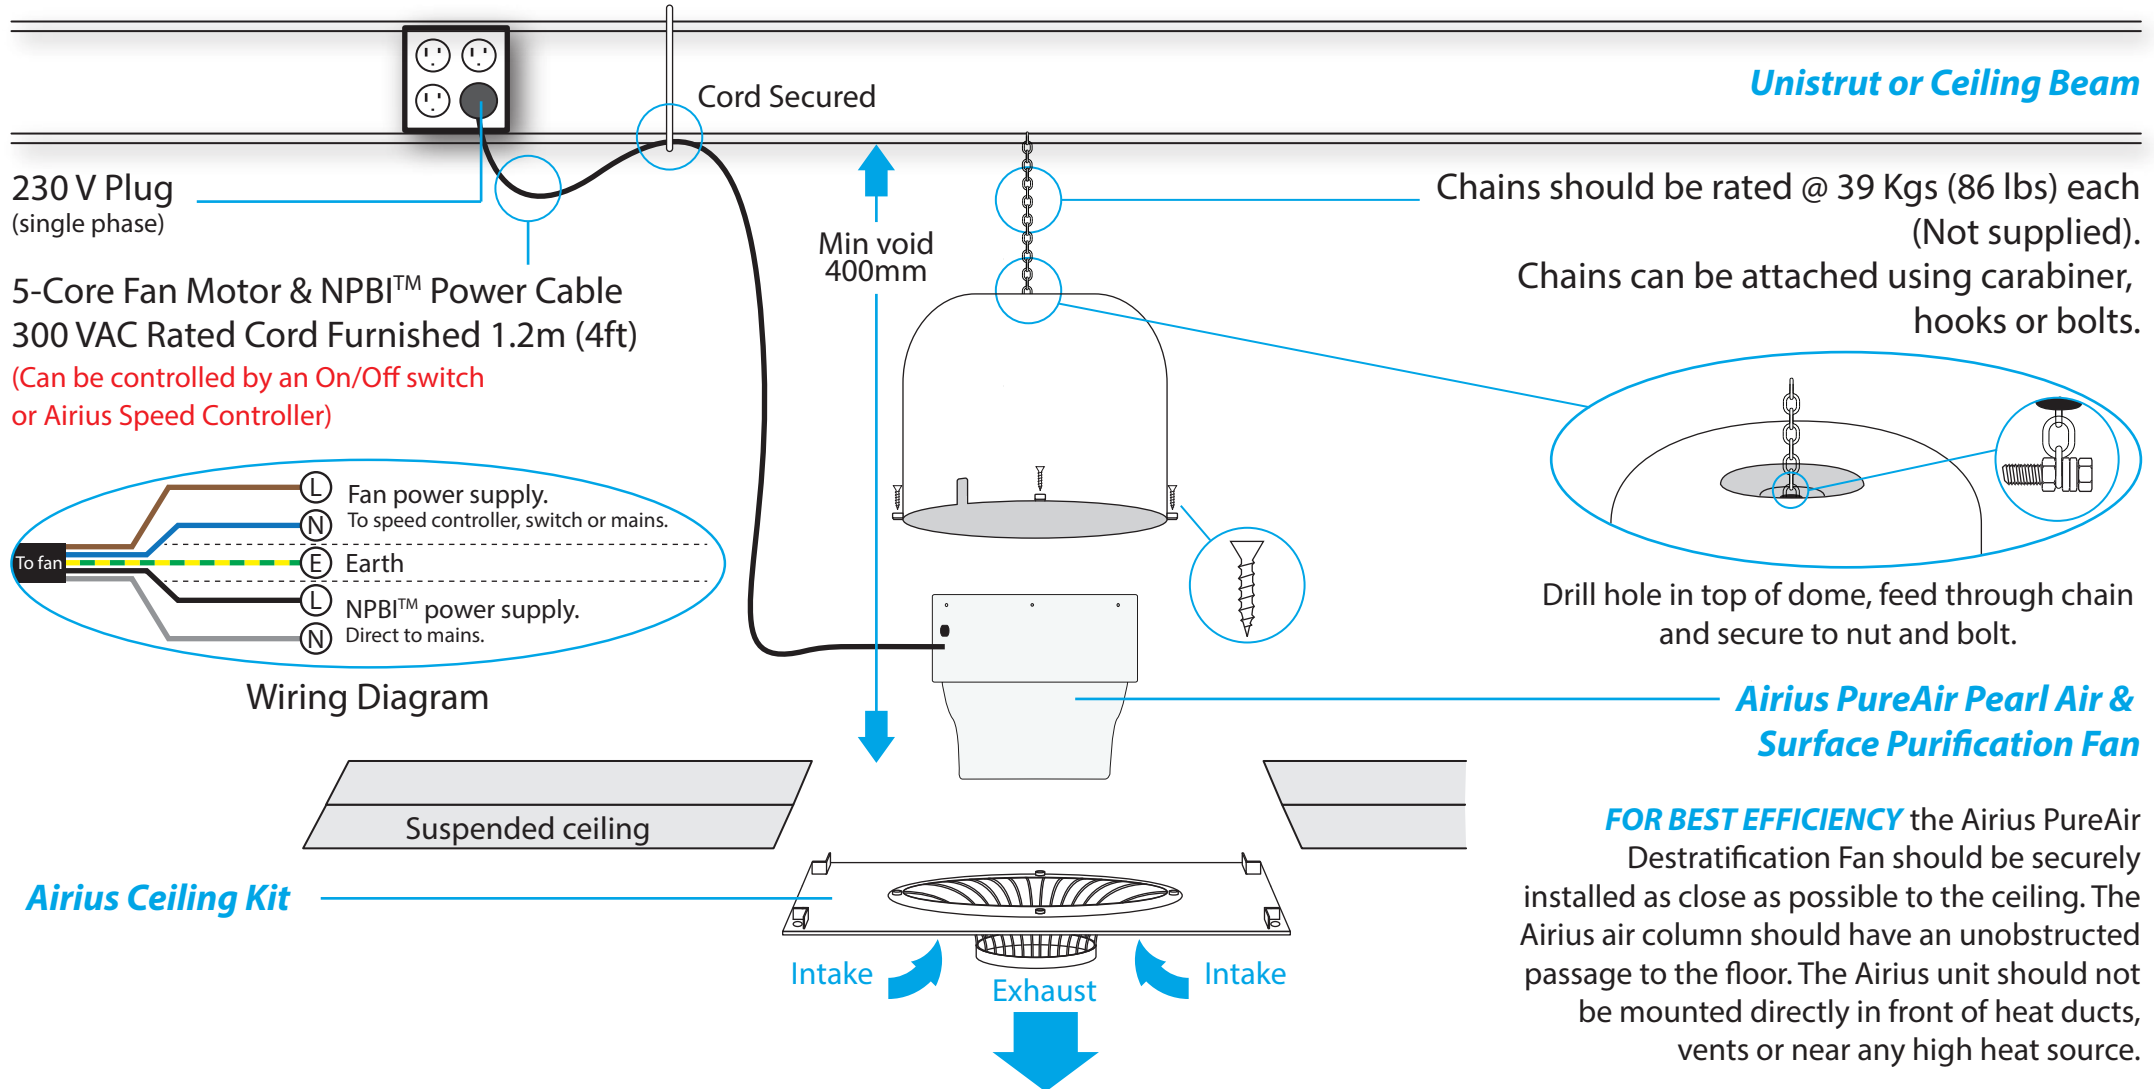

AIRIUS CEILING KIT MOUNTING GUIDELINES - PUREAIR PEARL SERIES (SUSPENDED) - Model S1, S2 & S3 - Option 1

AIRIUS CEILING KIT MOUNTING GUIDELINES - PUREAIR PEARL SERIES (SUSPENDED) - Model S1, S2 & S3 - Option 2