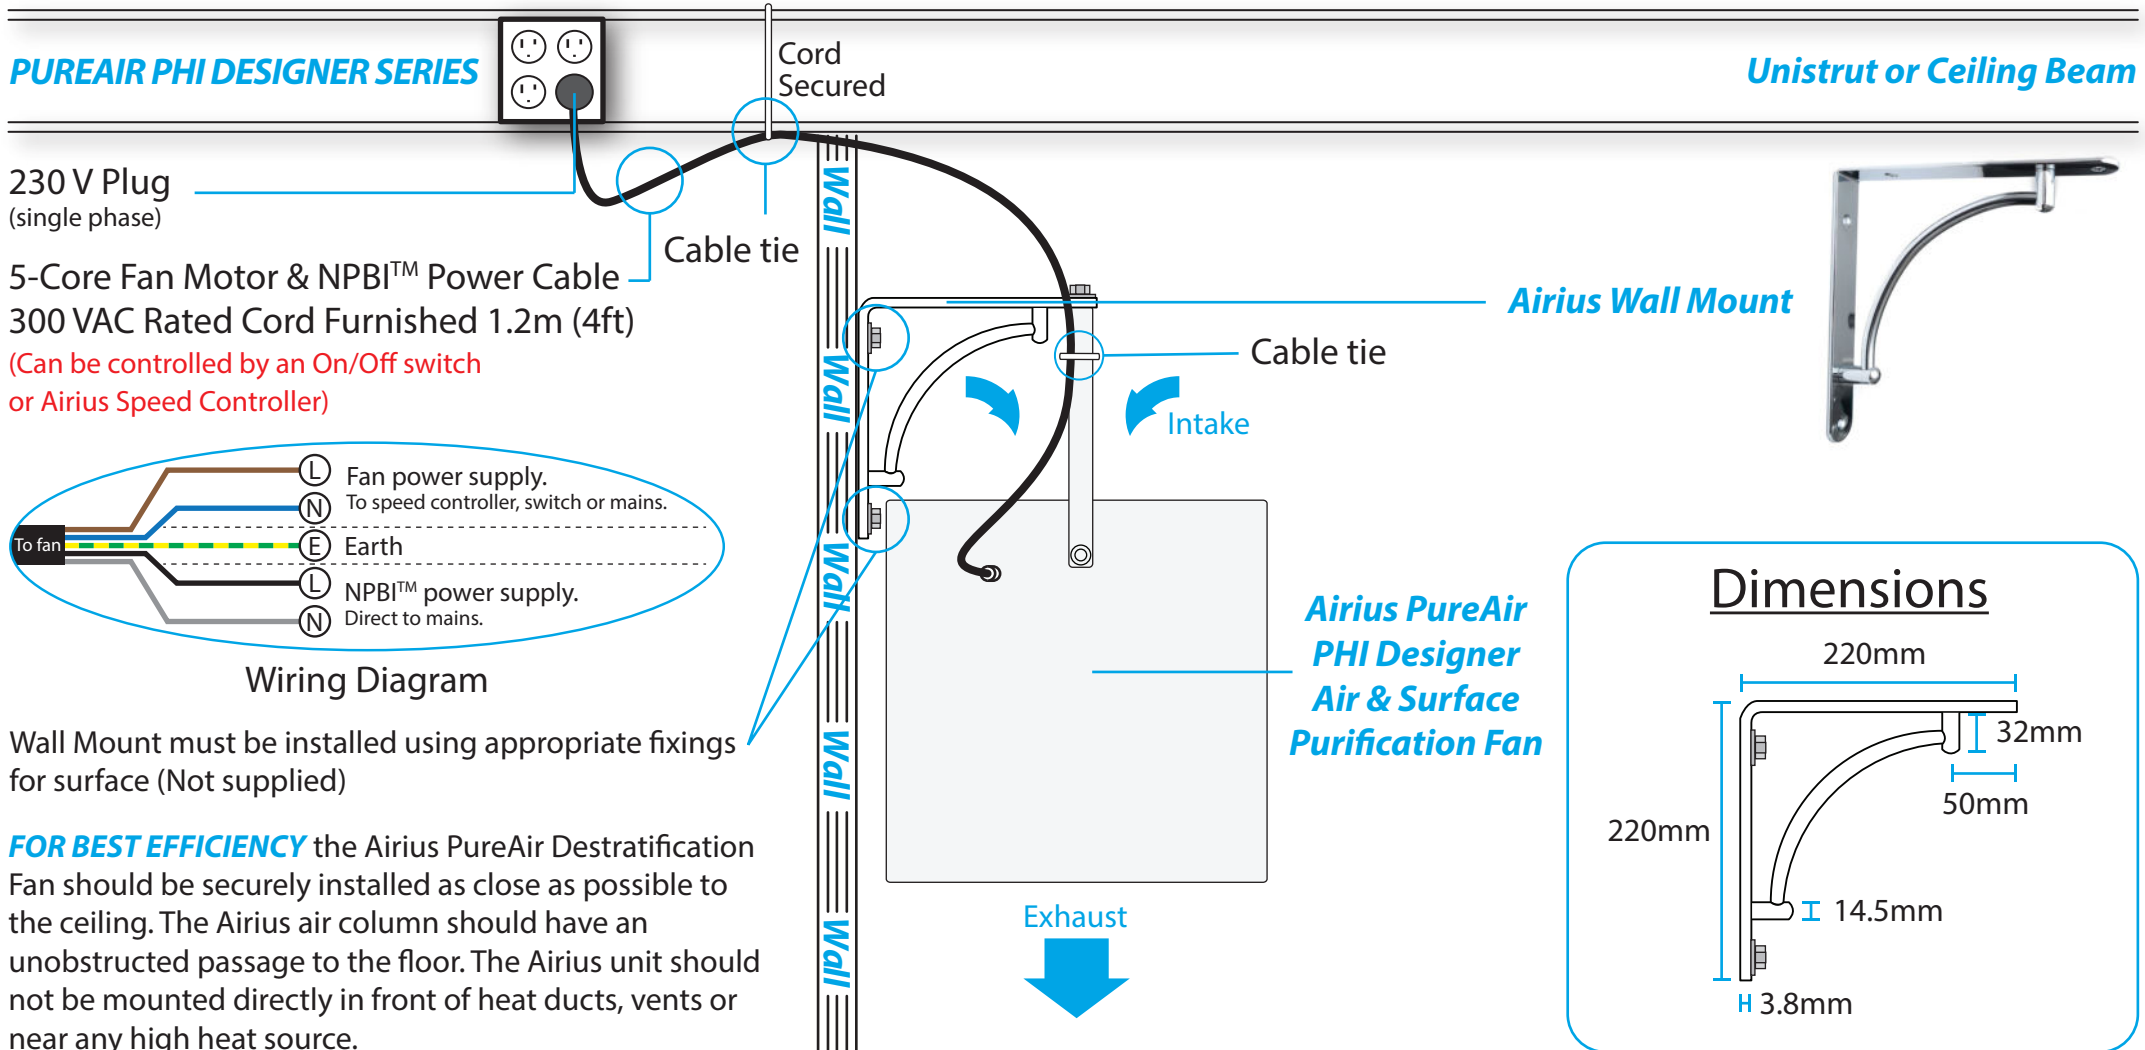

AIRIUS MOUNTING GUIDELINES - Wall Mount - Models 10, 15 & 25 (Long & Short Nozzle)

SOLD SEPERATELY

AIRIUS MOUNTING GUIDELINES - Wall Mount - Models 10, 15 & 25 - Angled (Long & Short Nozzle)

SOLD SEPERATELY