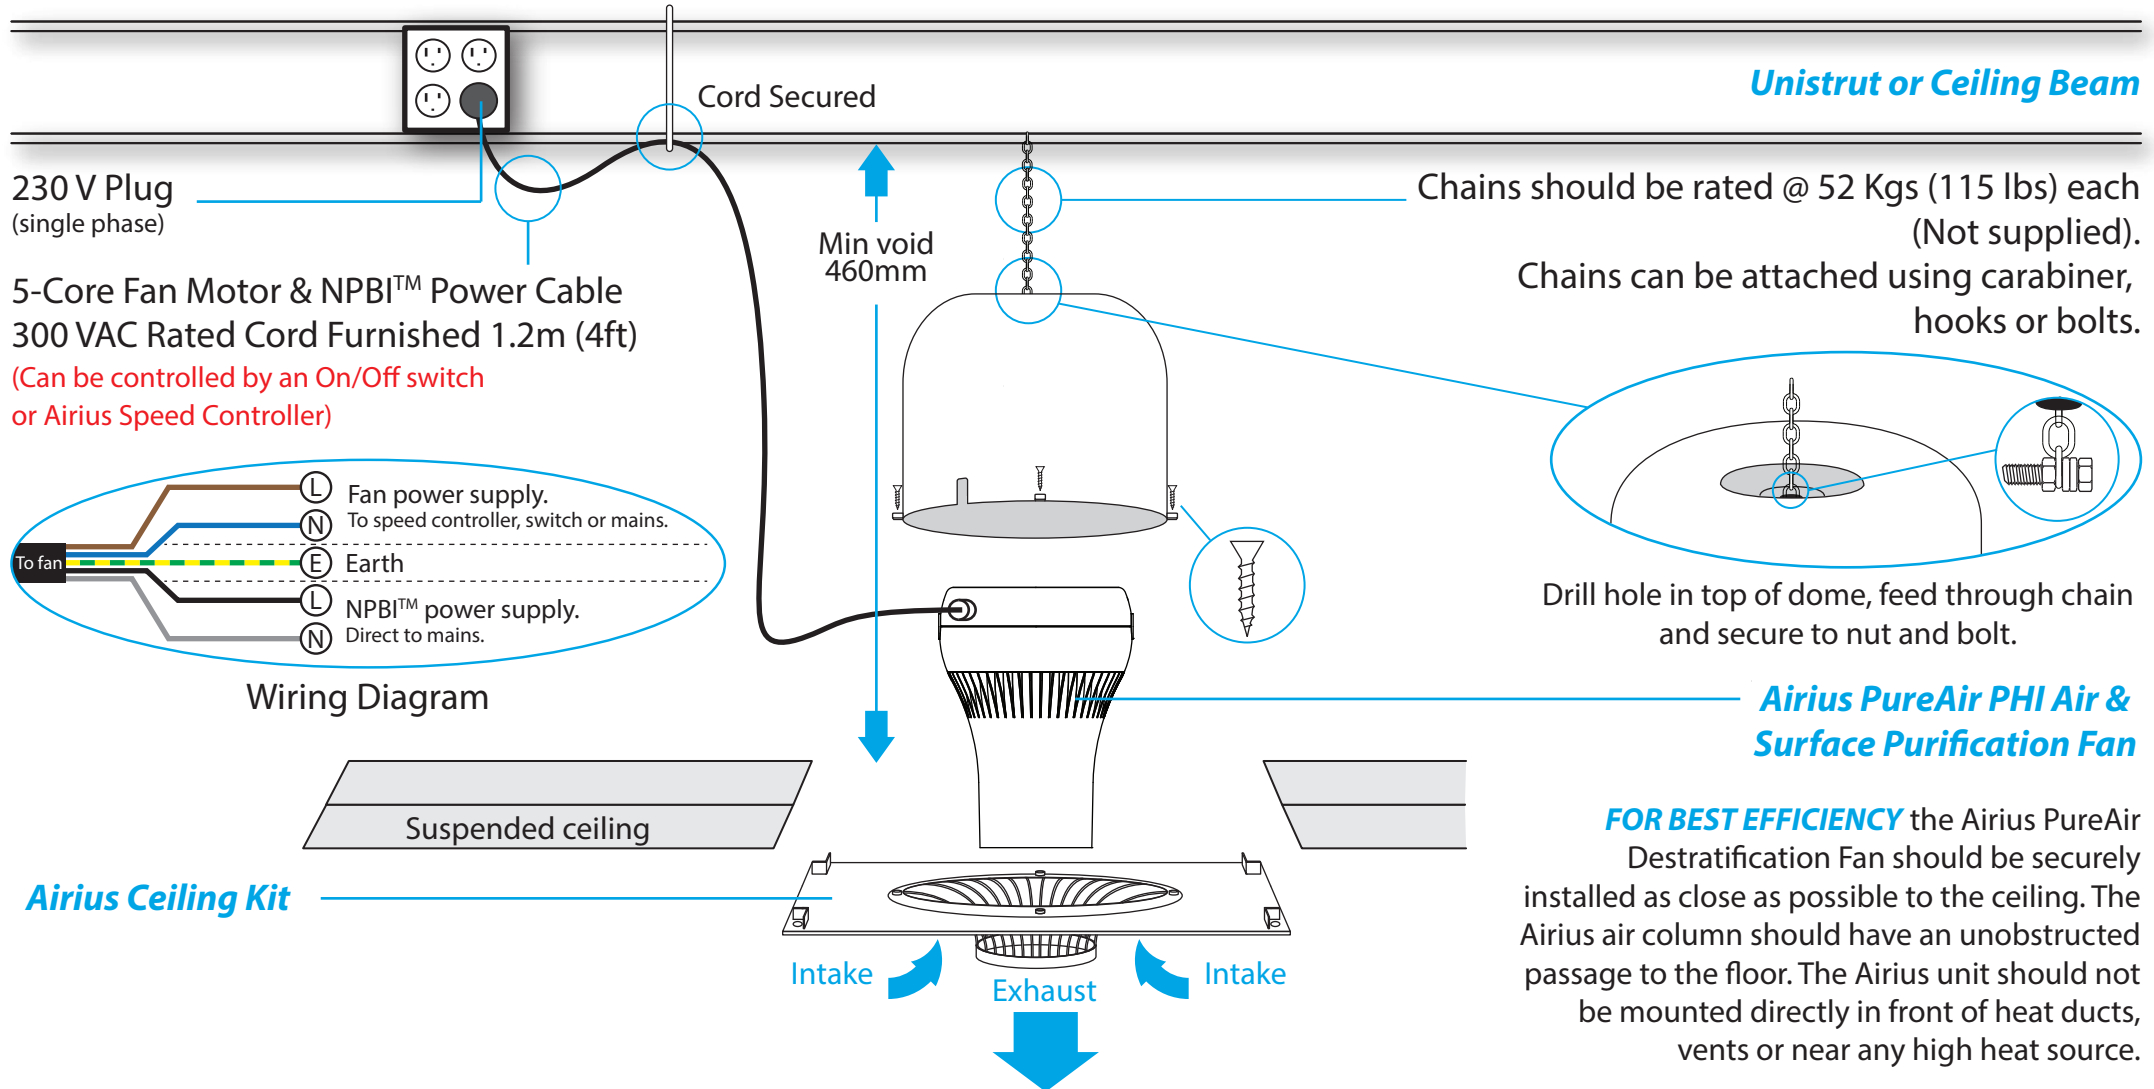

AIRIUS CEILING KIT MOUNTING GUIDELINES - PUREAIR PHI SERIES (SUSPENDED) - Model 45 - Option 1

AIRIUS CEILING KIT MOUNTING GUIDELINES - PUREAIR PHI SERIES (SUSPENDED) - Model 45 - Option 2