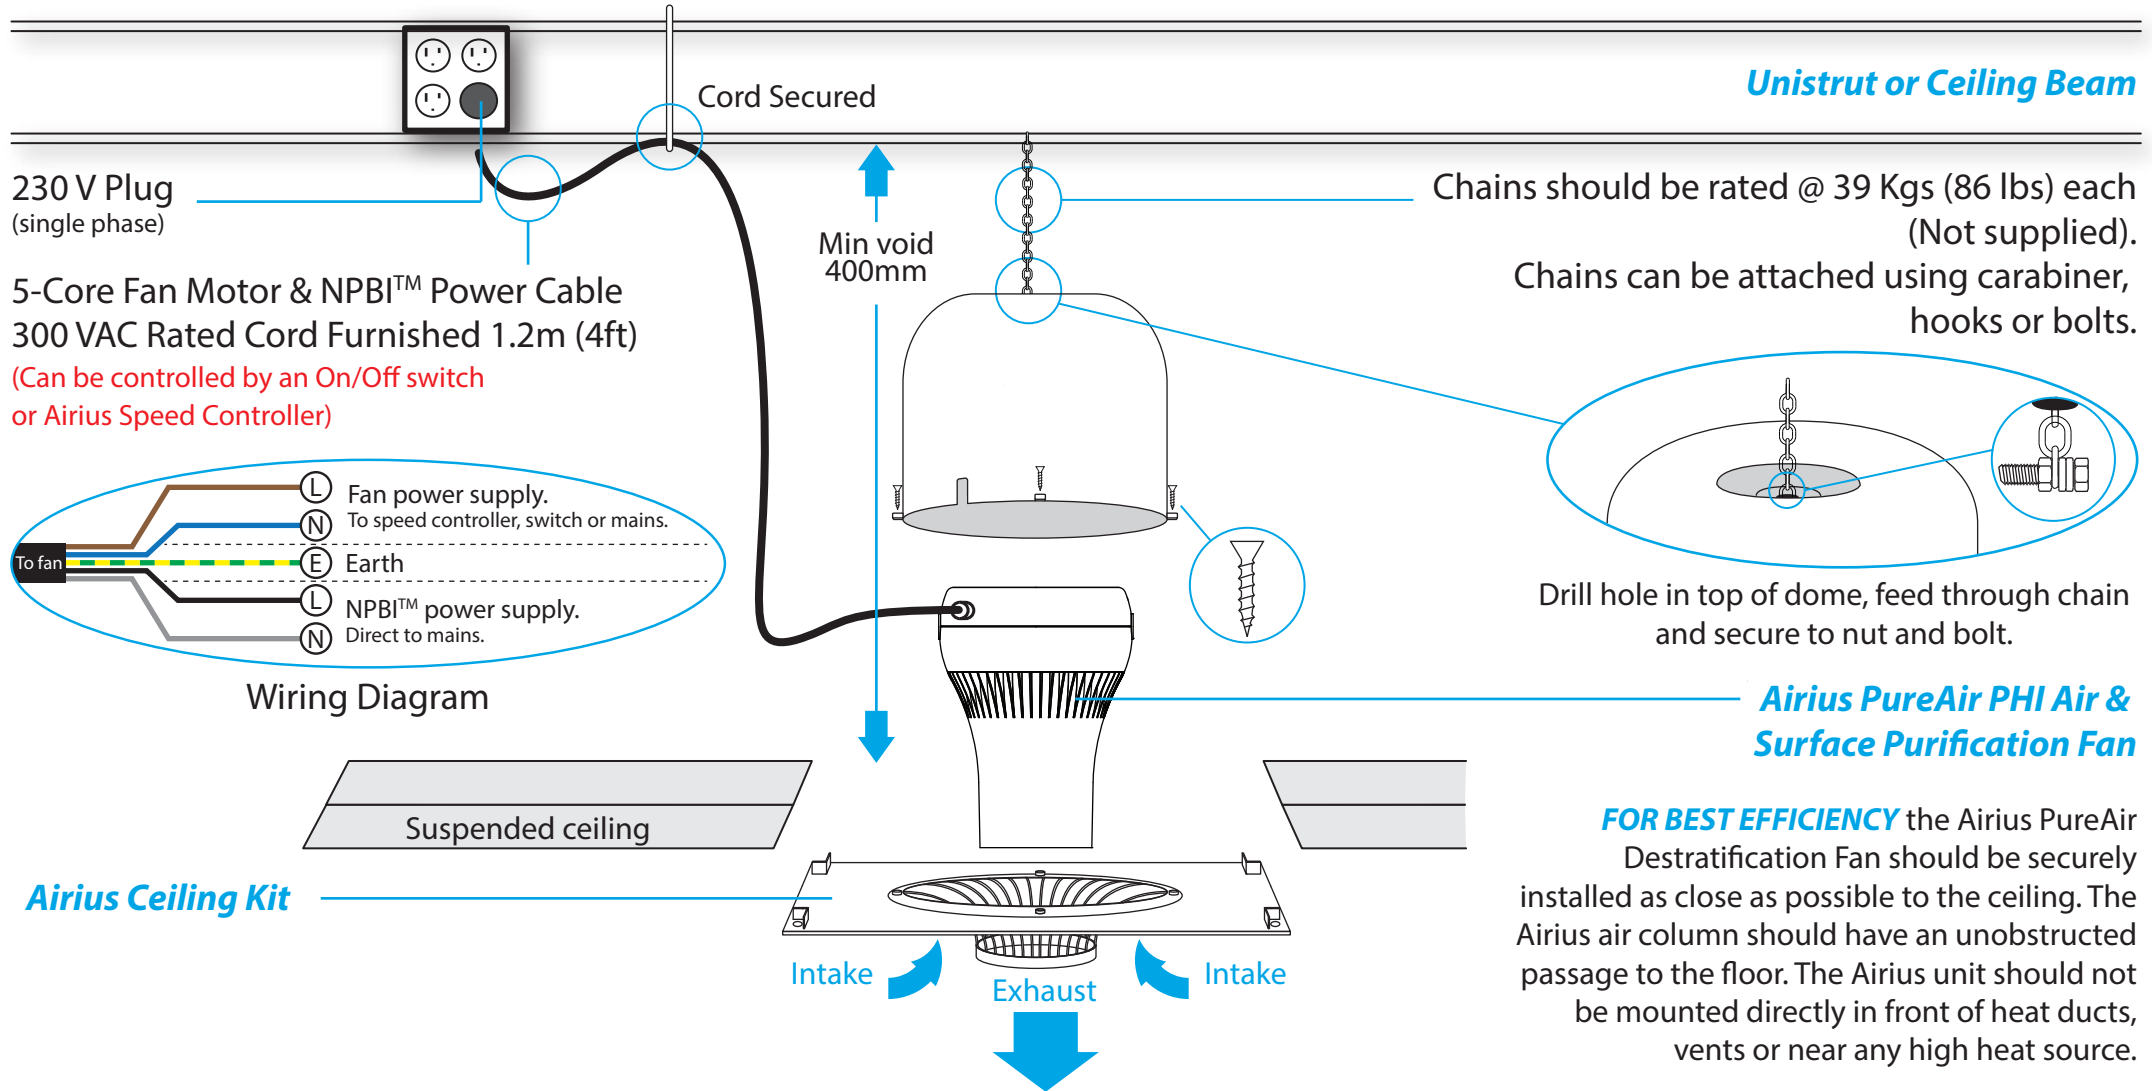

## AIRIUS CEILING KIT MOUNTING GUIDELINES - PUREAIR PHI SERIES (SUSPENDED) - Model 10, 15, 25, (Long & Short Nozzle) - Option 1