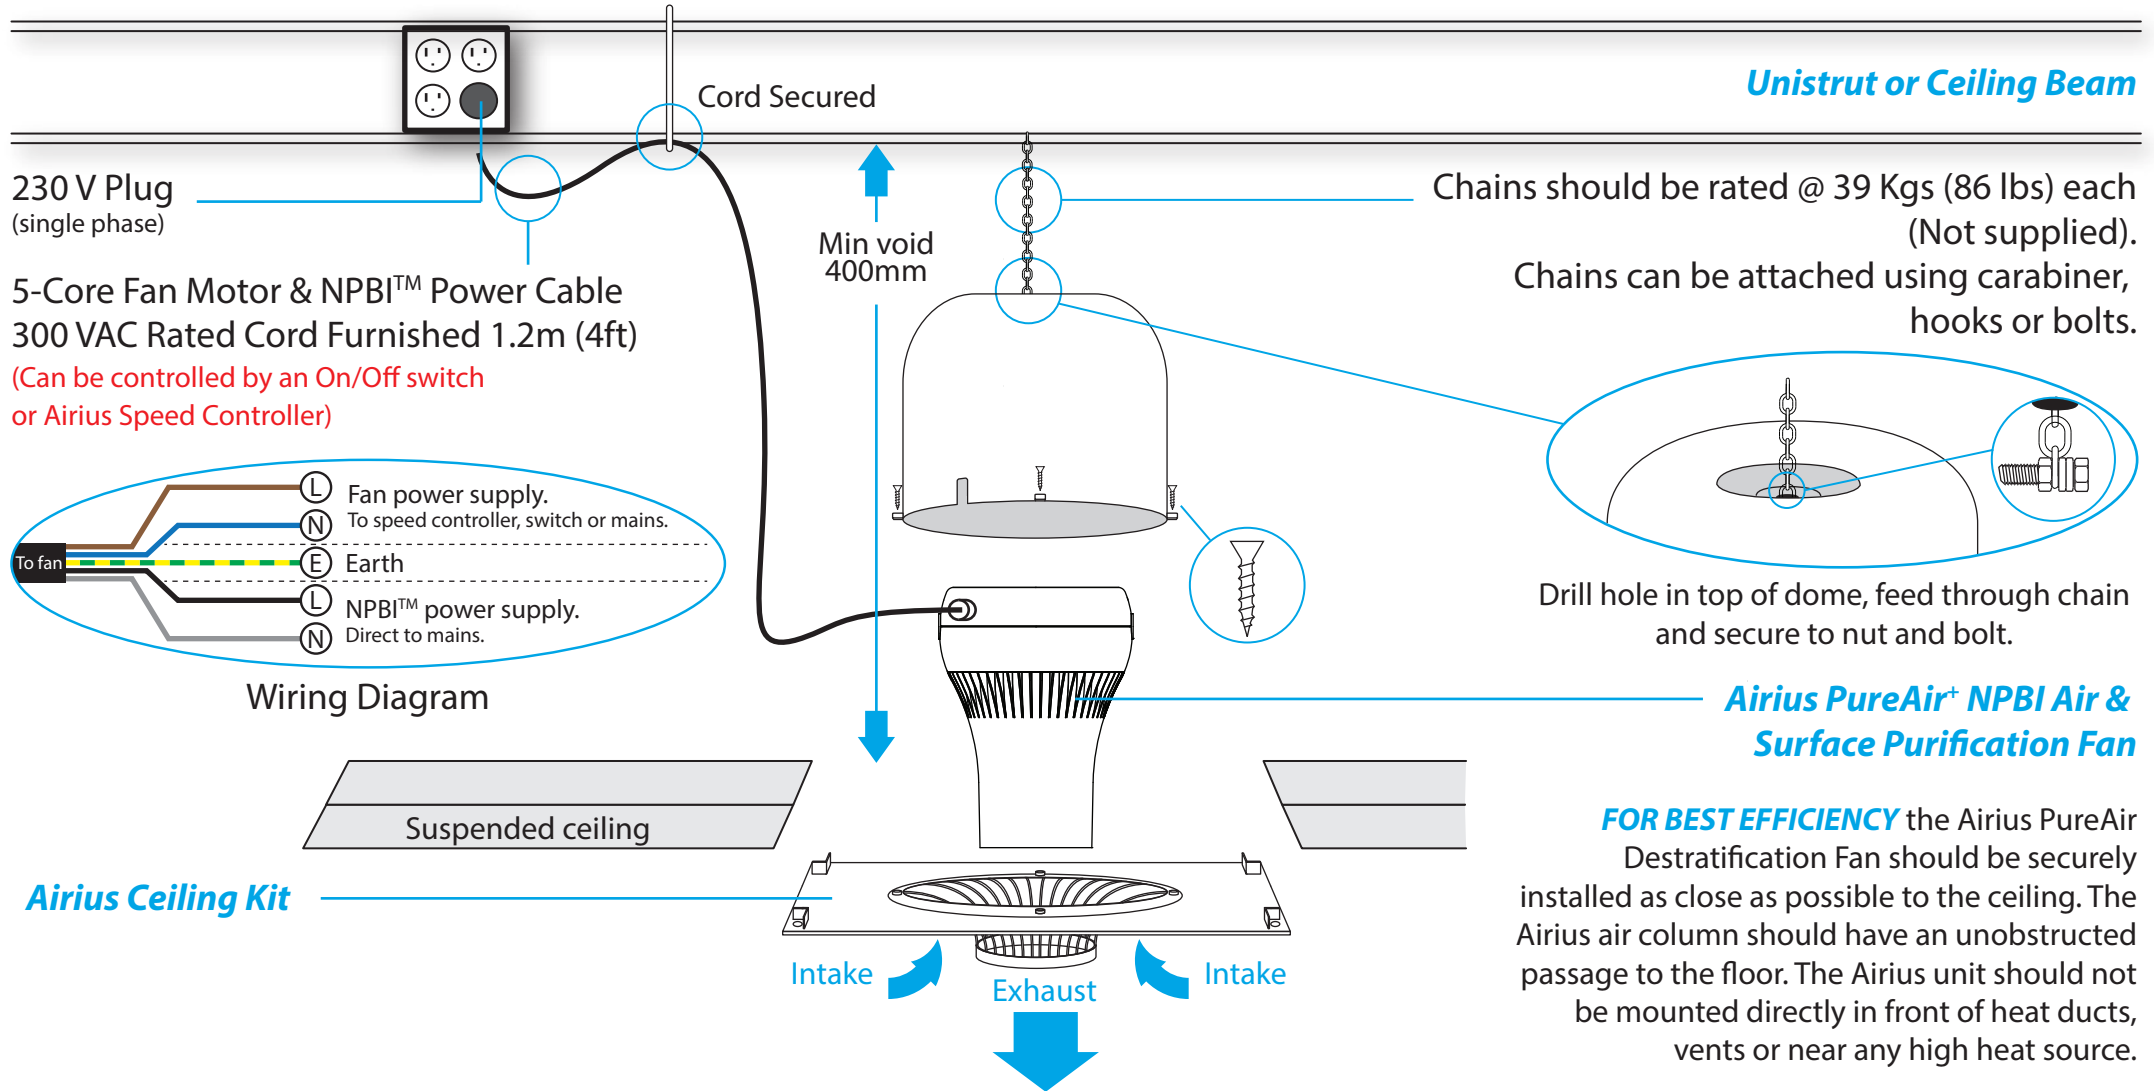

AIRIUS CEILING KIT MOUNTING GUIDELINES - PUREAIR+ NPBI SERIES (SUSPENDED) - Model 10, 15, 25, (Long & Short Nozzle) - Option 1

AIRIUS CEILING KIT MOUNTING GUIDELINES - PUREAIR+ NPBI SERIES (SUSPENDED) - Model 10, 15, 25, (Long & Short Nozzle) - Option 2